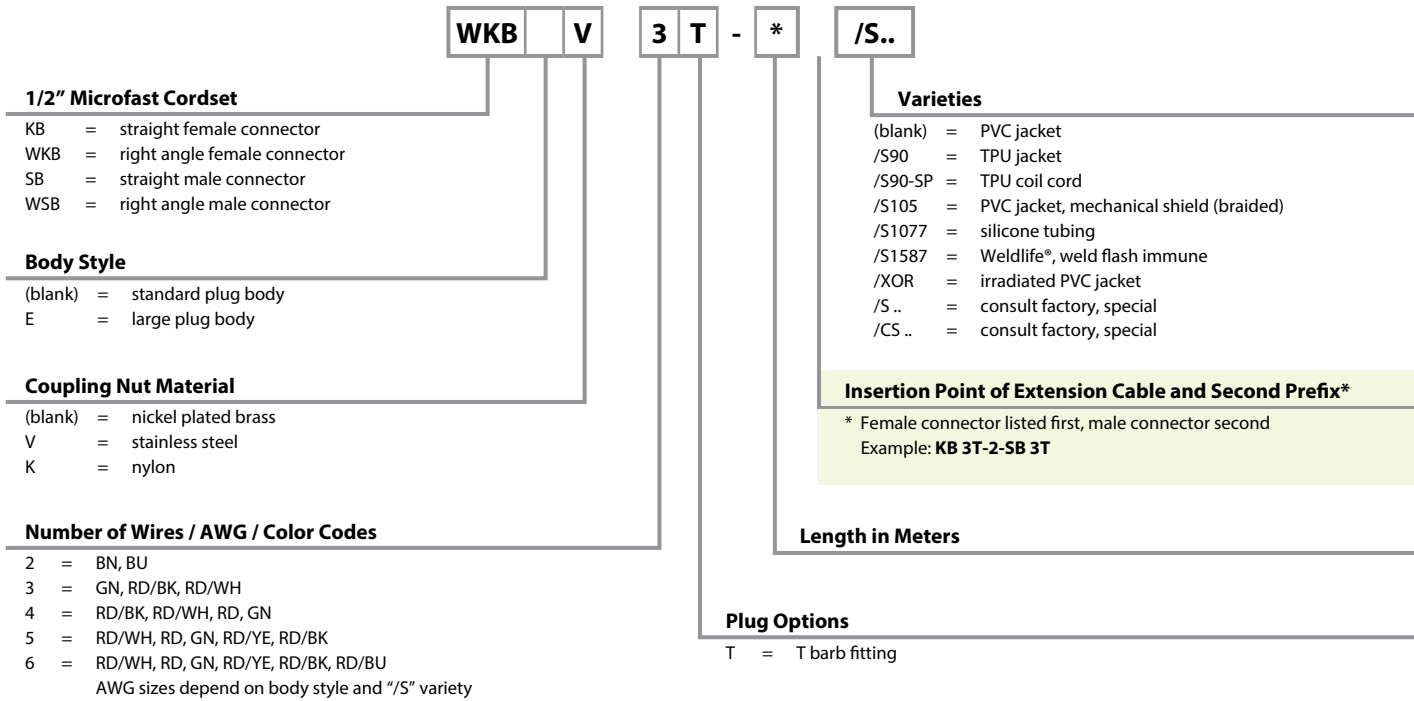

Cordset Part Number key

Part Number Keys are to assist in IDENTIFICATION ONLY. Consult factory for catalog items not identified.

Extension Examples:

Hybrid connector extensions also available. Consult factory.

KB 3 T - 2 SB 3 T

WKB 3 T - 2 SB 3 T

KB 3 T - 2 WSB 3 T

WKB 3 T - 2 WSB 3 T